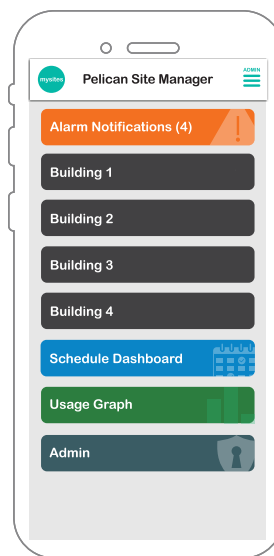

LINCOLN UNIFIED SCHOOL DISTRICT

18 CAMPUSES
THOUSANDS OF DEVICES

REMOTE DIAGNOSIS

Lincoln Unified School District has installed Pelican at 18 campuses since 2015.

The district was using a traditional controls system, but wanted more ability to monitor and manager their HVAC. They found that Pelican provided an easy but powerful way to control all of their systems and gave them better monitoring than the traditional solutions.

Seth Chhou, Maintenance HVAC Tech II, has noticed the system helps them troubleshoot problems faster. "Before, we got a teacher who says the heater's not working and we had to go to the classroom to check. Now I look at the history graphs first, and I can see when the problem started. The data gives me a good idea what the problem is before I go out there."