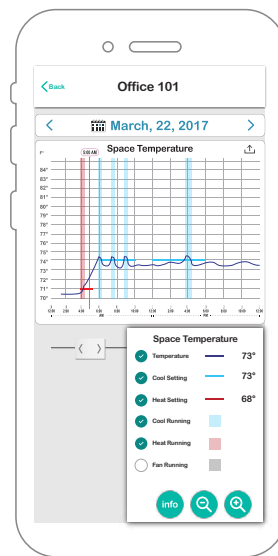

Seth Chhou, Maintenance HVAC Tech II, has noticed the system helps them troubleshoot problems faster. "Before, we got a teacher who says the heater's not working and we had to go to the classroom to check. Now I look at the history graphs first, and I can see when the problem started. The data gives me a good idea what the problem is before I go out there."