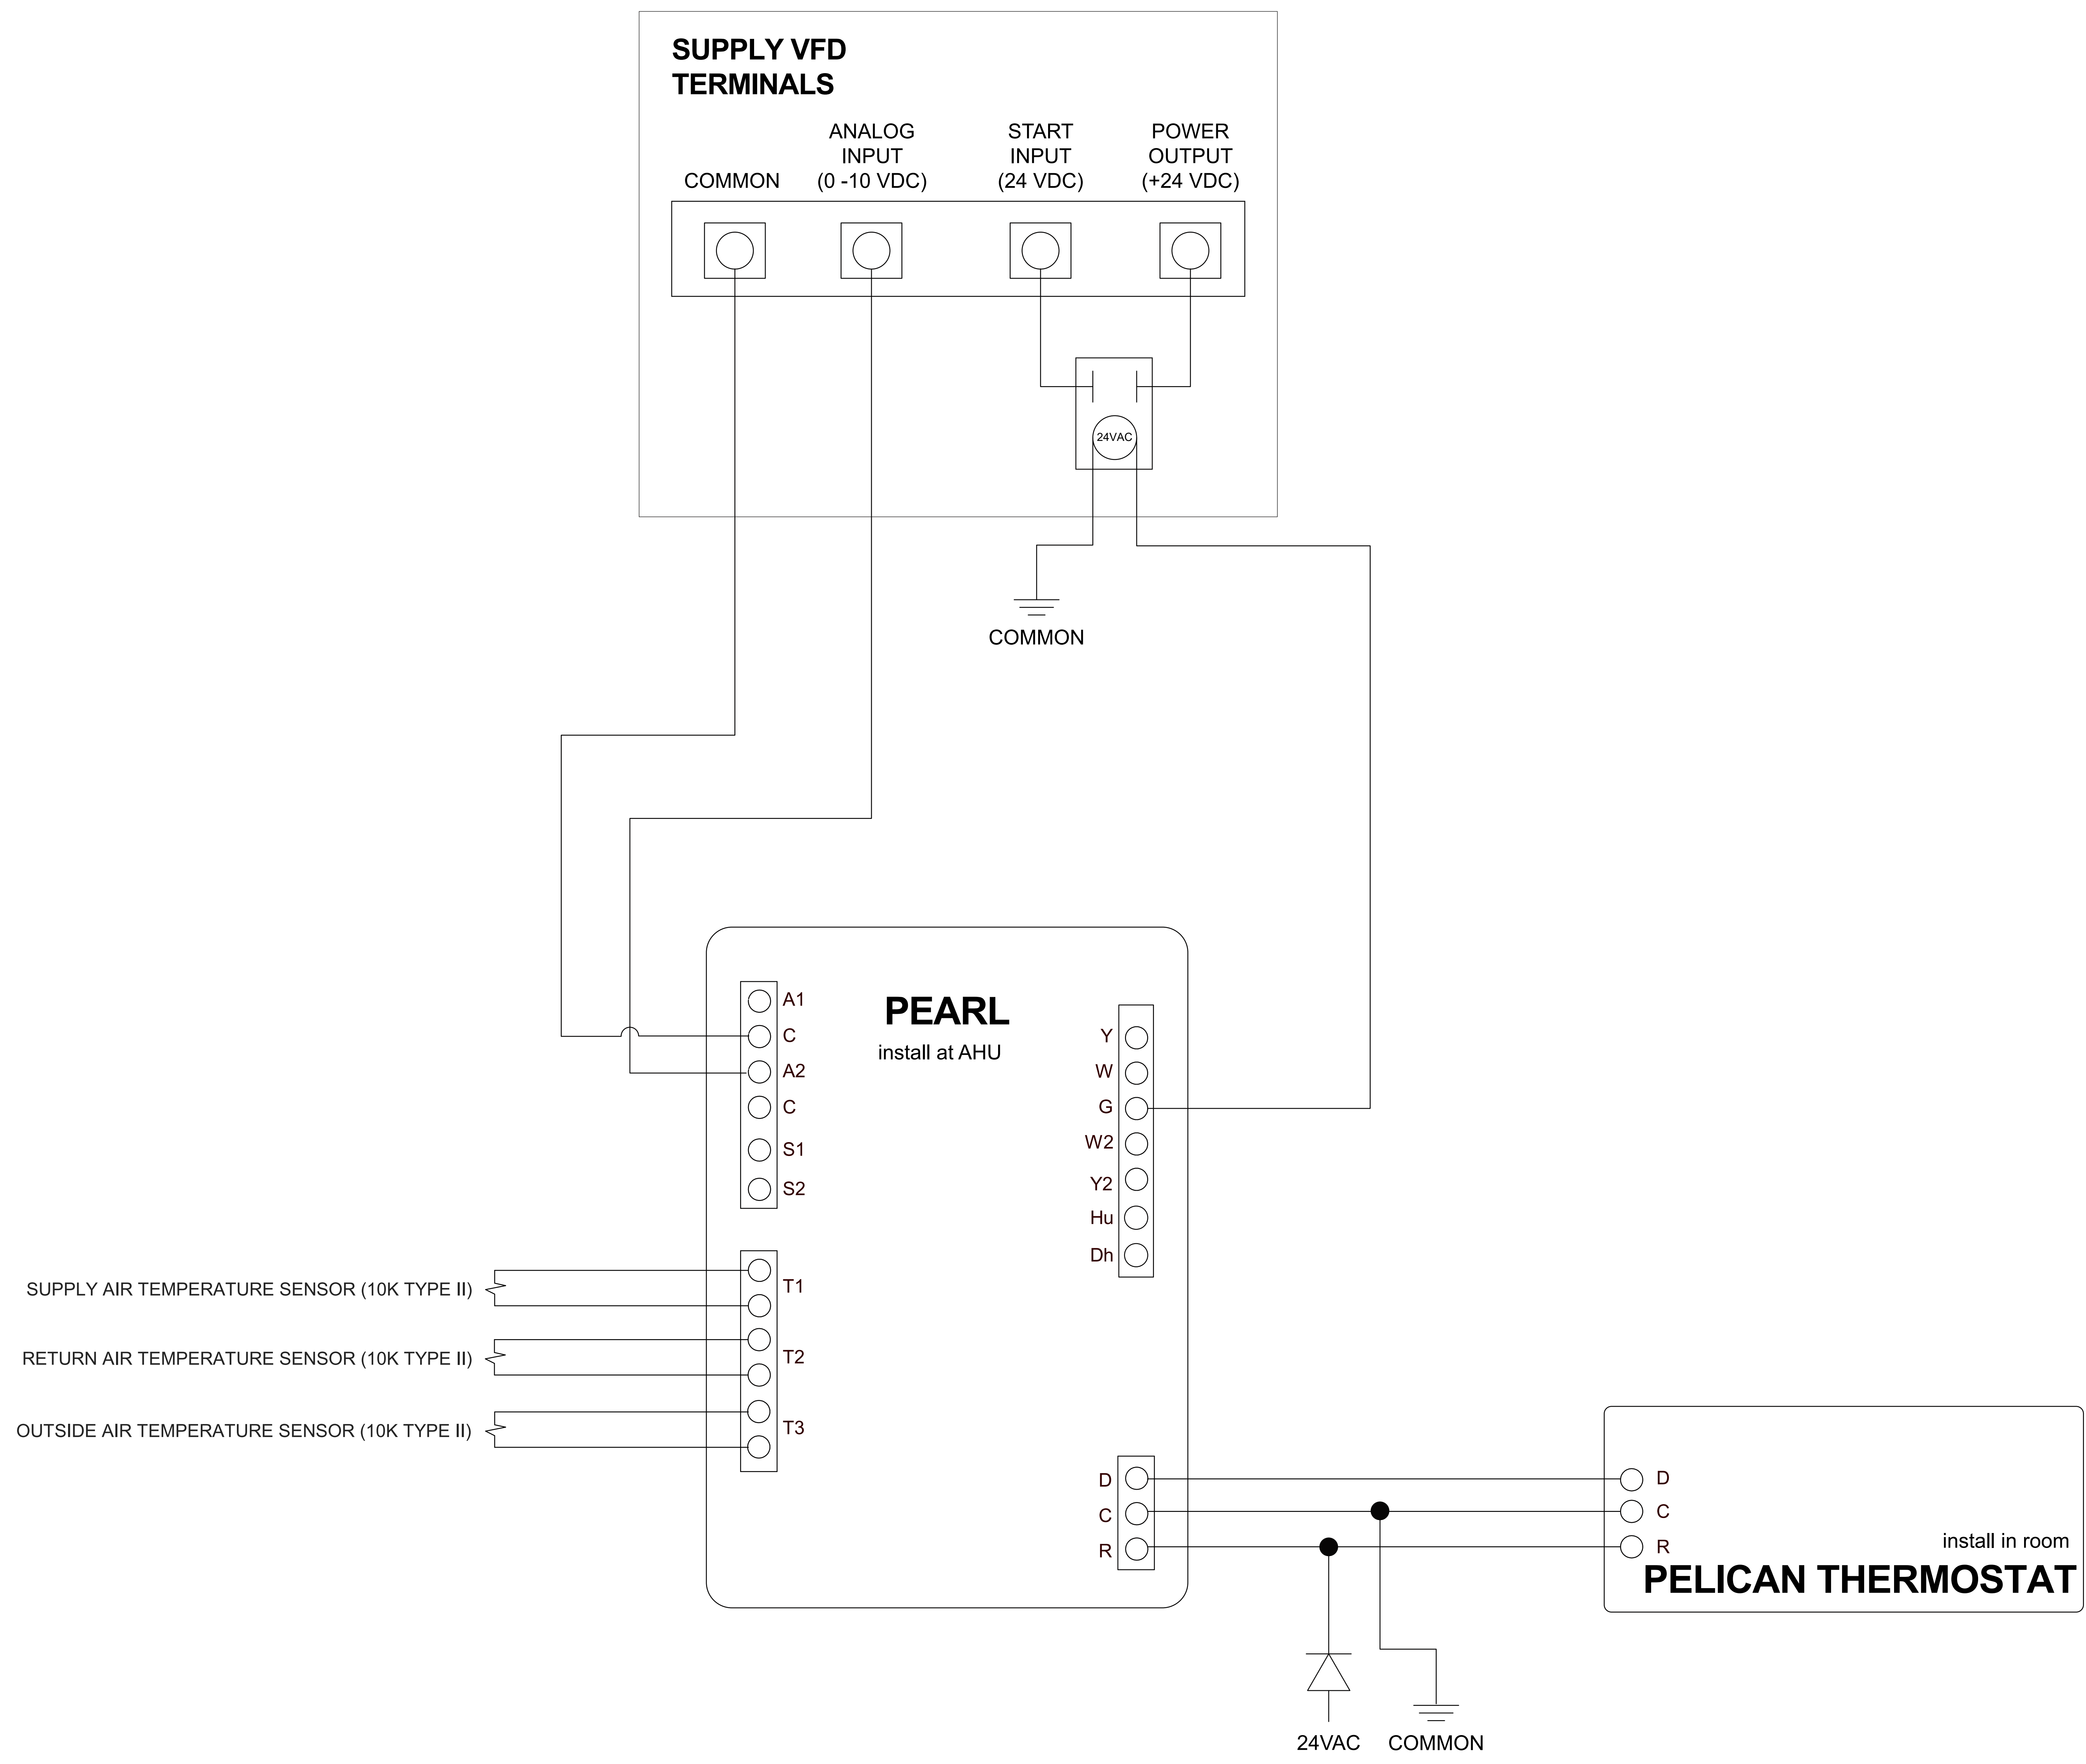

**WIRING DETAILS**

**DRAWING NUMBER:**  
D-21120213

**REV. NO.**  
REV01

**DRAWING TITLE:**  
Standard Supply Fan Variable Speed Drive Wiring to Pelican PEARL

**DRAWN BY:**  
PWS  
**DATE CREATED:**  
12/02/2021