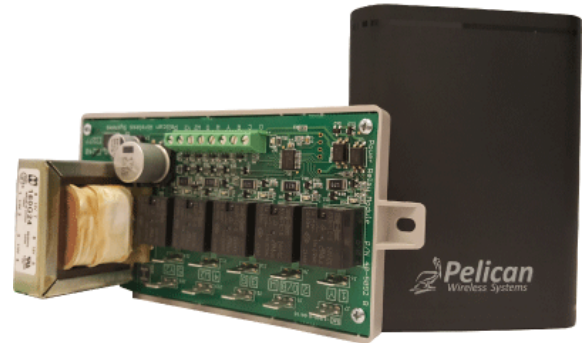

PM5-277 Wireless Power Control Module

The Power Control Module is comprised of two components; a Low Voltage Wireless Antenna and a Line-Voltage Power Relay Module. The Power Relay Module is installed into an electrical sub-panel or junction box and has five dry-contact relays which can be scheduled to turn On and Off. The Wireless Antenna is installed outside of the electrical sub-panel or junction box and will communicate with Pelican's wireless mesh network. All scheduling and management is done Online through the Pelican Web App.

+ ONLINE MANAGEMENT

Virtual control and management from all smart phones, tablets, and PCs. Directly manage a PM5 through a web browser. Designed for intuitive management of one or many different electrical loads.

+ PUMPS

Either set schedules to turn pumps On or Off at specific times. Or connect the PM5 to actual thermostat demand and gain pump management based on space requirements.

+ EXHAUST FANS

Connecting an exhaust fan to the PM5 allows for central or virtual management right on a computer, tablet, or PC.