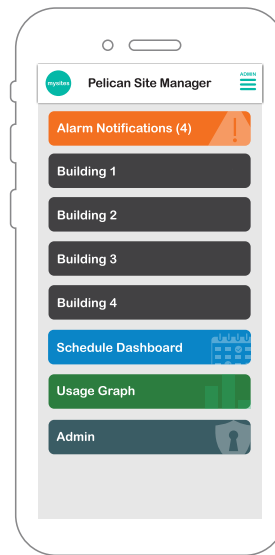

Pelican's scheduling feature has been particularly useful. "Scheduling is awesome, because we can schedule individual classrooms. In vacation mode, we still have outside user groups come in and use the space. When the entire campus is on vacation, groups can override vacation mode," added Bonds, also noting that the lockout feature and Pelican's technical support have been valuable features.