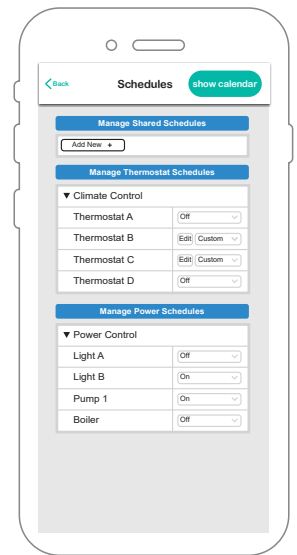

Pelican's scheduling feature has been particularly useful. "Scheduling is awesome, because we can schedule individual classrooms. In vacation mode, we still have outside user groups come in and use the space. When the entire campus is on vacation, groups can override vacation mode," added Bonds, also noting that the lockout feature and Pelican's technical support have been valuable features.