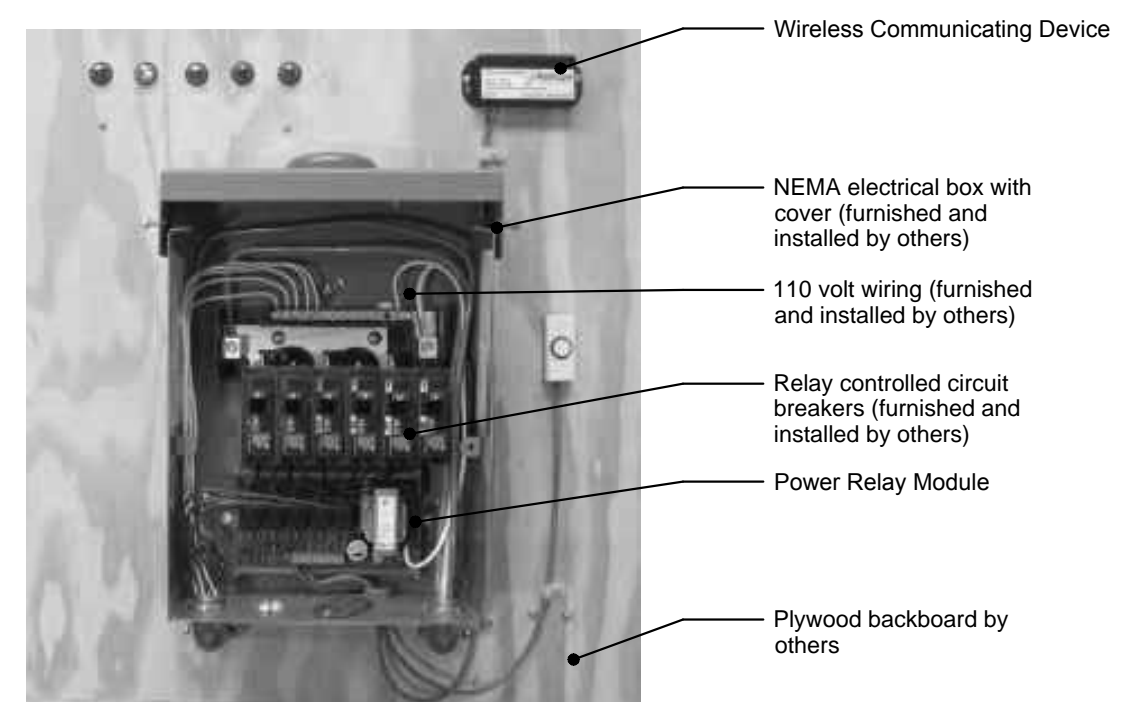

Wiring configuration

Sample Install

PM5-120/240 Wireless Power Module Control Detail

SCALE: NTS