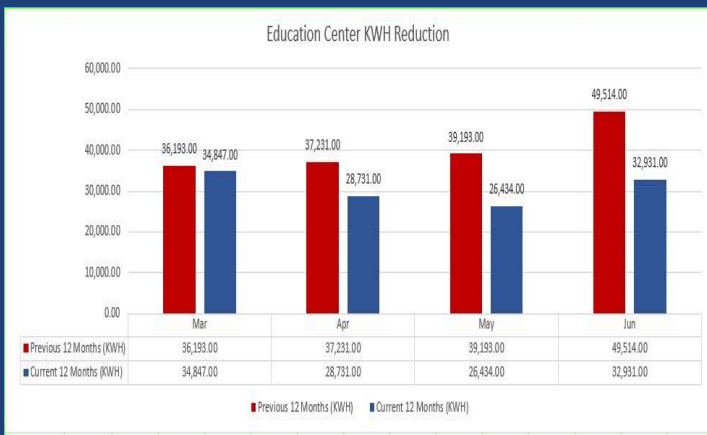

JUSD Transitions into the new school of Energy Management